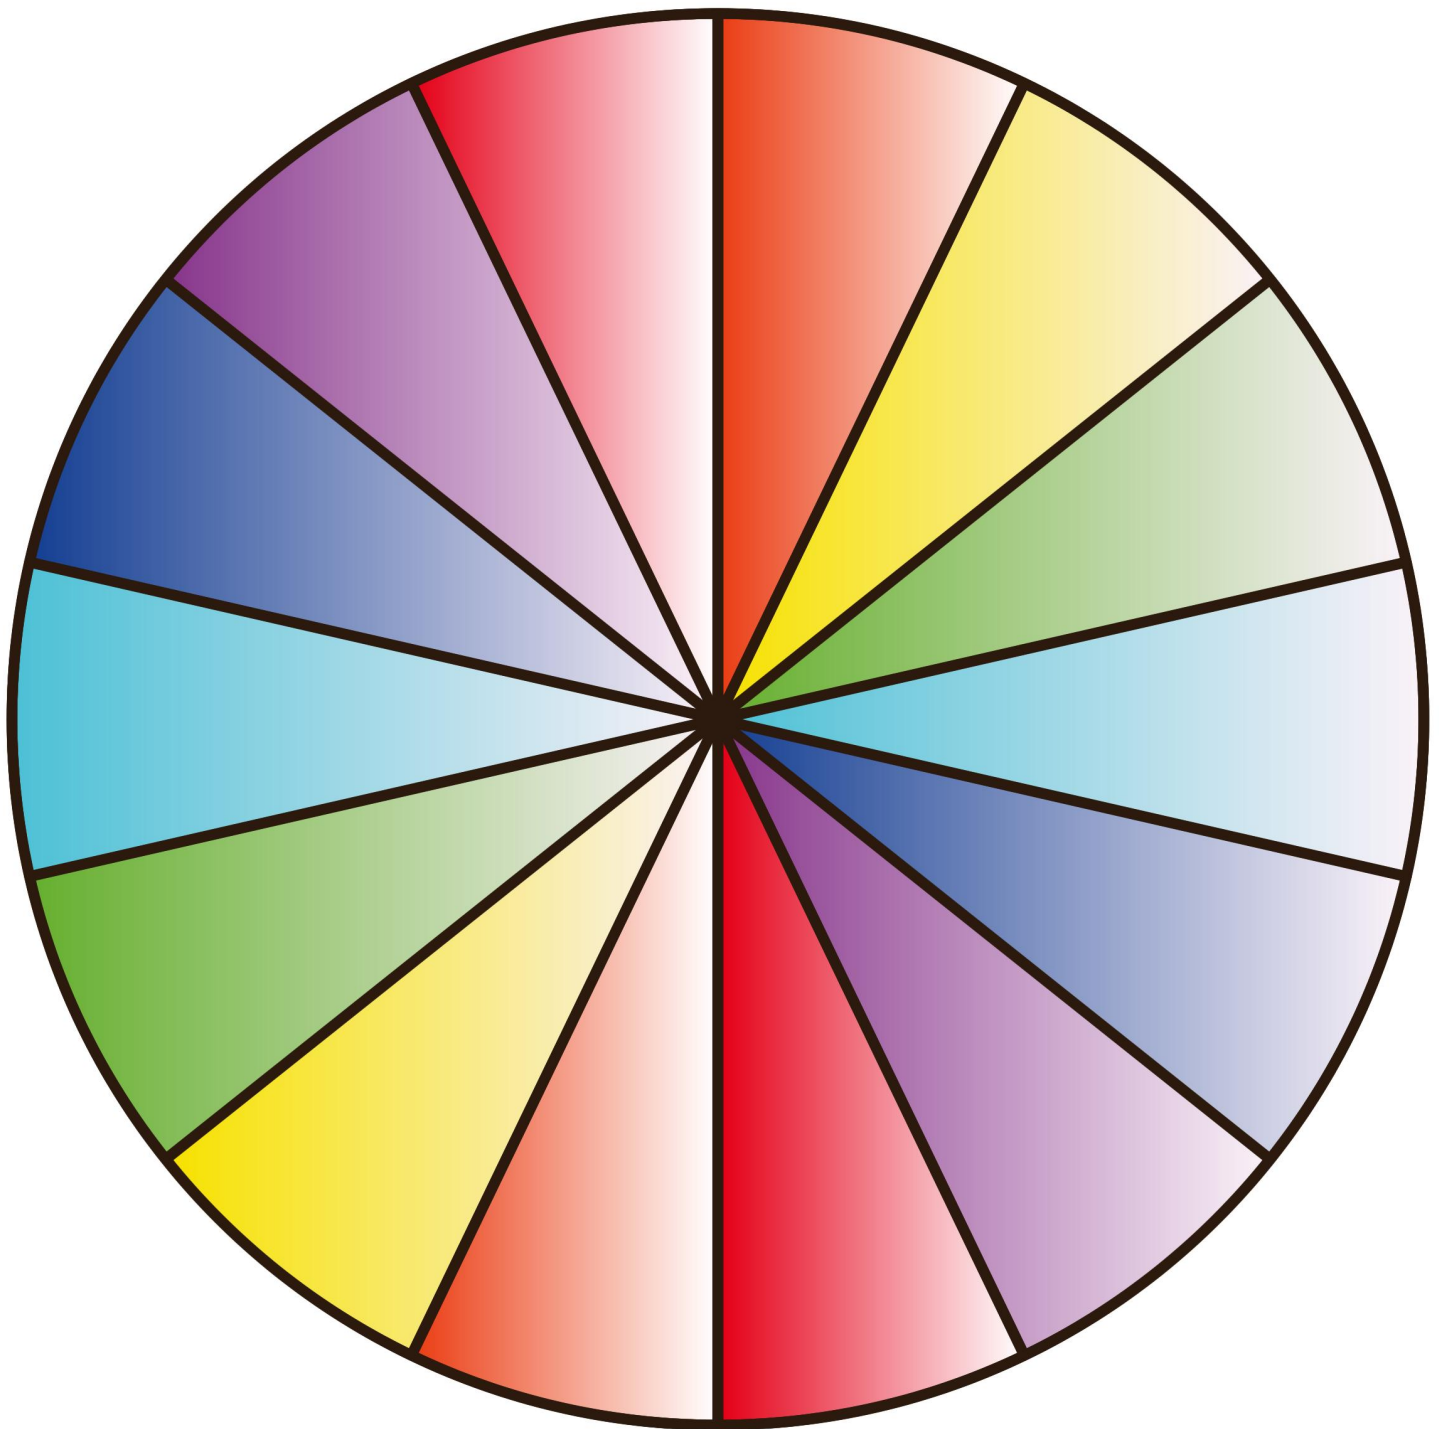

Ask Your Pendulum

Associate colours or numbers with your choices

Red / Root Chakra / 1
Orange / Sacral Chakra / 2
Yellow / Solar Plexis Chakra / 3
Green / Heart Chakra / 4
Light Blue / Throat Chakra / 5
Dark Blue / Third Eye Chakra / 6
Purple / Crown Chakra / 7

Or place written choices face down in sections

Hold pendulum above center of wheel
Ask your question
Watch your pendulum swing towards the answer

©2013 Teresa Deak www.handsongratitude.com